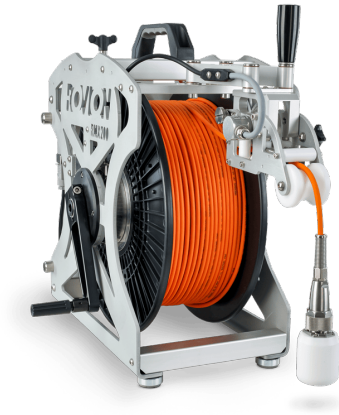

## RMX200 HD - Manual Cable Reel

<https://ehle-hd.com/en/product/rmx200-hd-manual-cable-reel/>