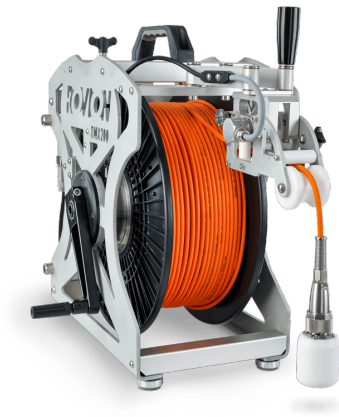

RMX200 HD - Manual Cable Reel

<https://ehle-hd.com/en/product/rmx200-hd-manual-cable-reel/>

Features