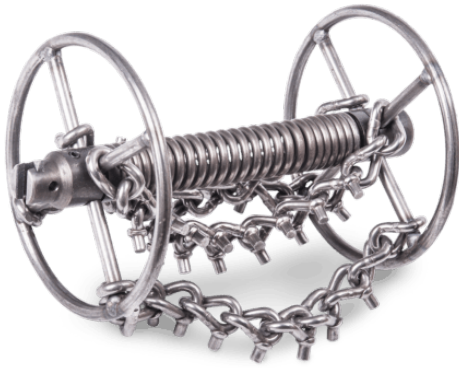

## Ring spiked chain knocker

<https://ehle-hd.com/en/product/ring-chain-knocker-with-spiked-chains/>

The special design of the **ring chain knocker** makes possible to disassemble, adjust, and reassemble as often as required. To do this, you need only a few minutes but no special tools.

This allows chains to be replaced without welding. Of course, the rings severely restrict the ability to run through bends, which is why ring chain knockers are only suitable for long, straight pipes.

All ring chain knockers are equipped with 4 spiked chains. We also deliver the Ring chain knocker with smooth chains at request.

### Features

- easy dismantling and changing of chains possible
- rings restrict bend movement
- suitable for long and straight distances